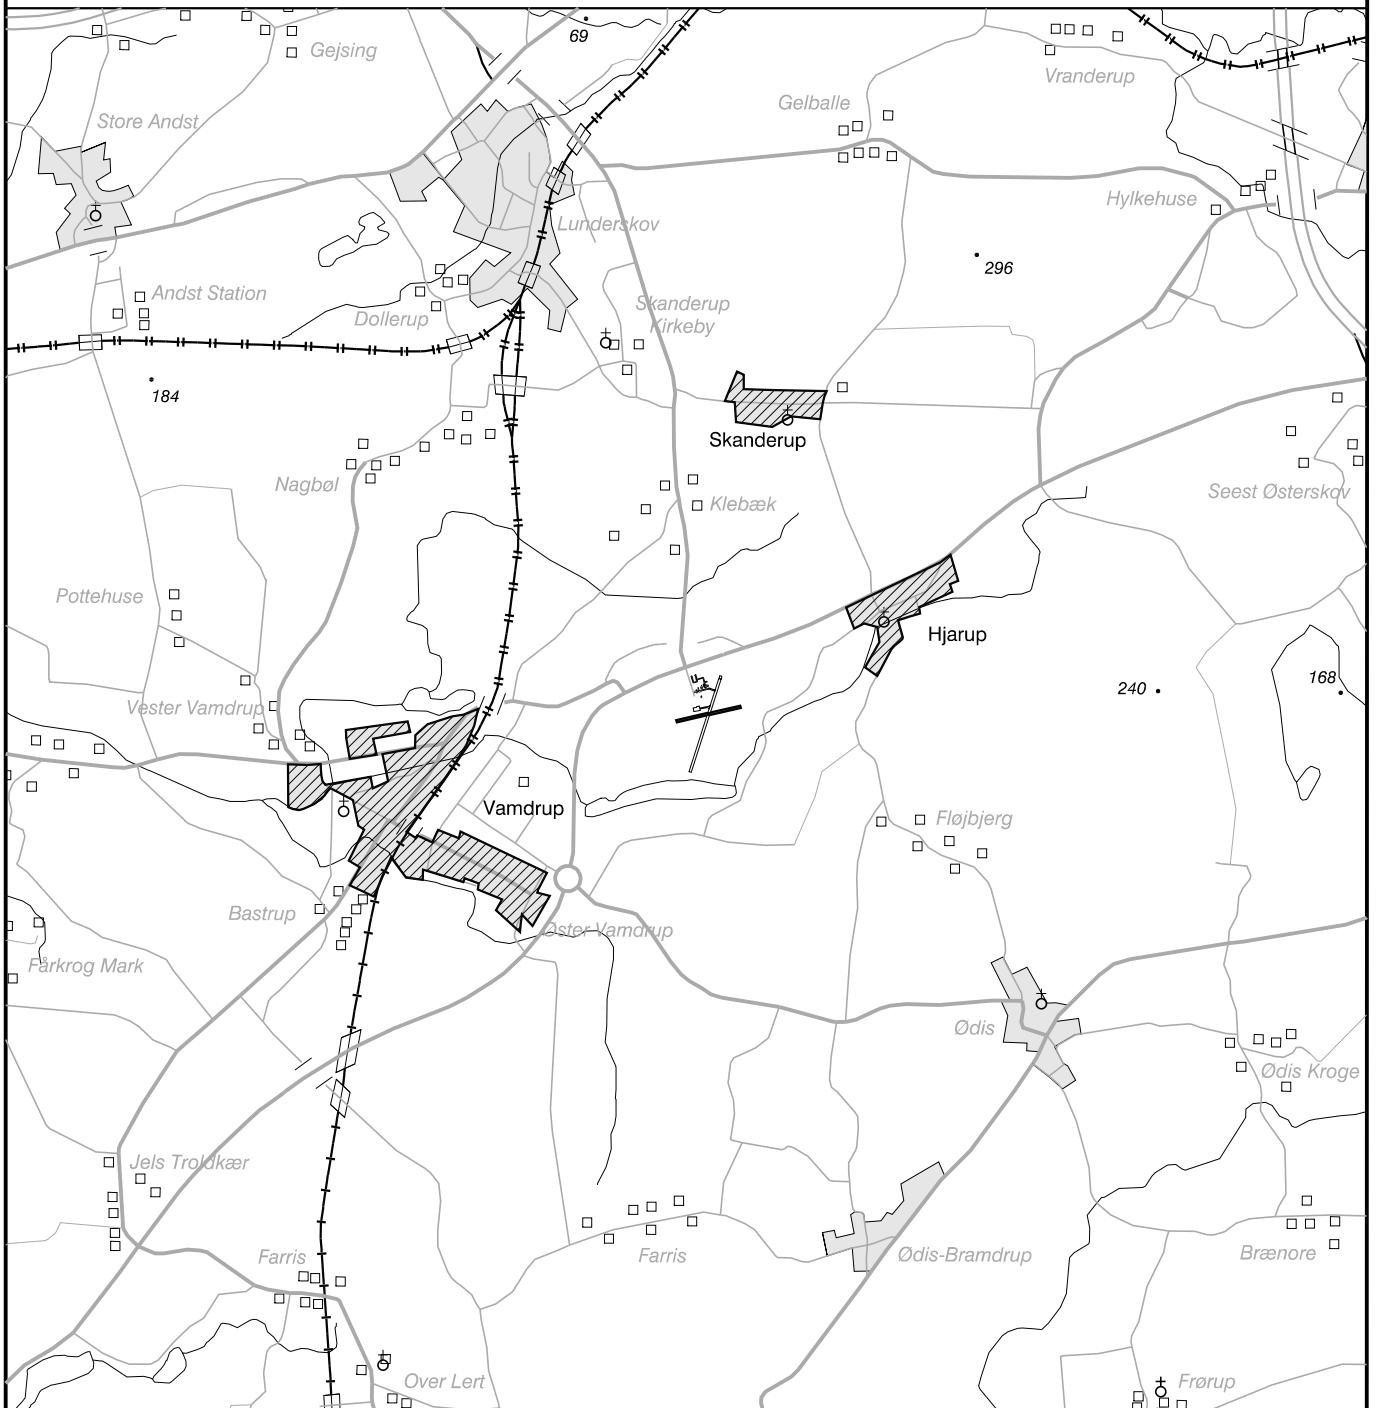

AD 2 - EKVD  
NOISE ABATEMENT PROVISIONS  
Kolding / Vamdrup

Changes : Vamdrup built-up area.

Overflying the built-up areas Hjarup, Skanderup and Vamdrup during TKOF and LDG should be avoided as far as possible.