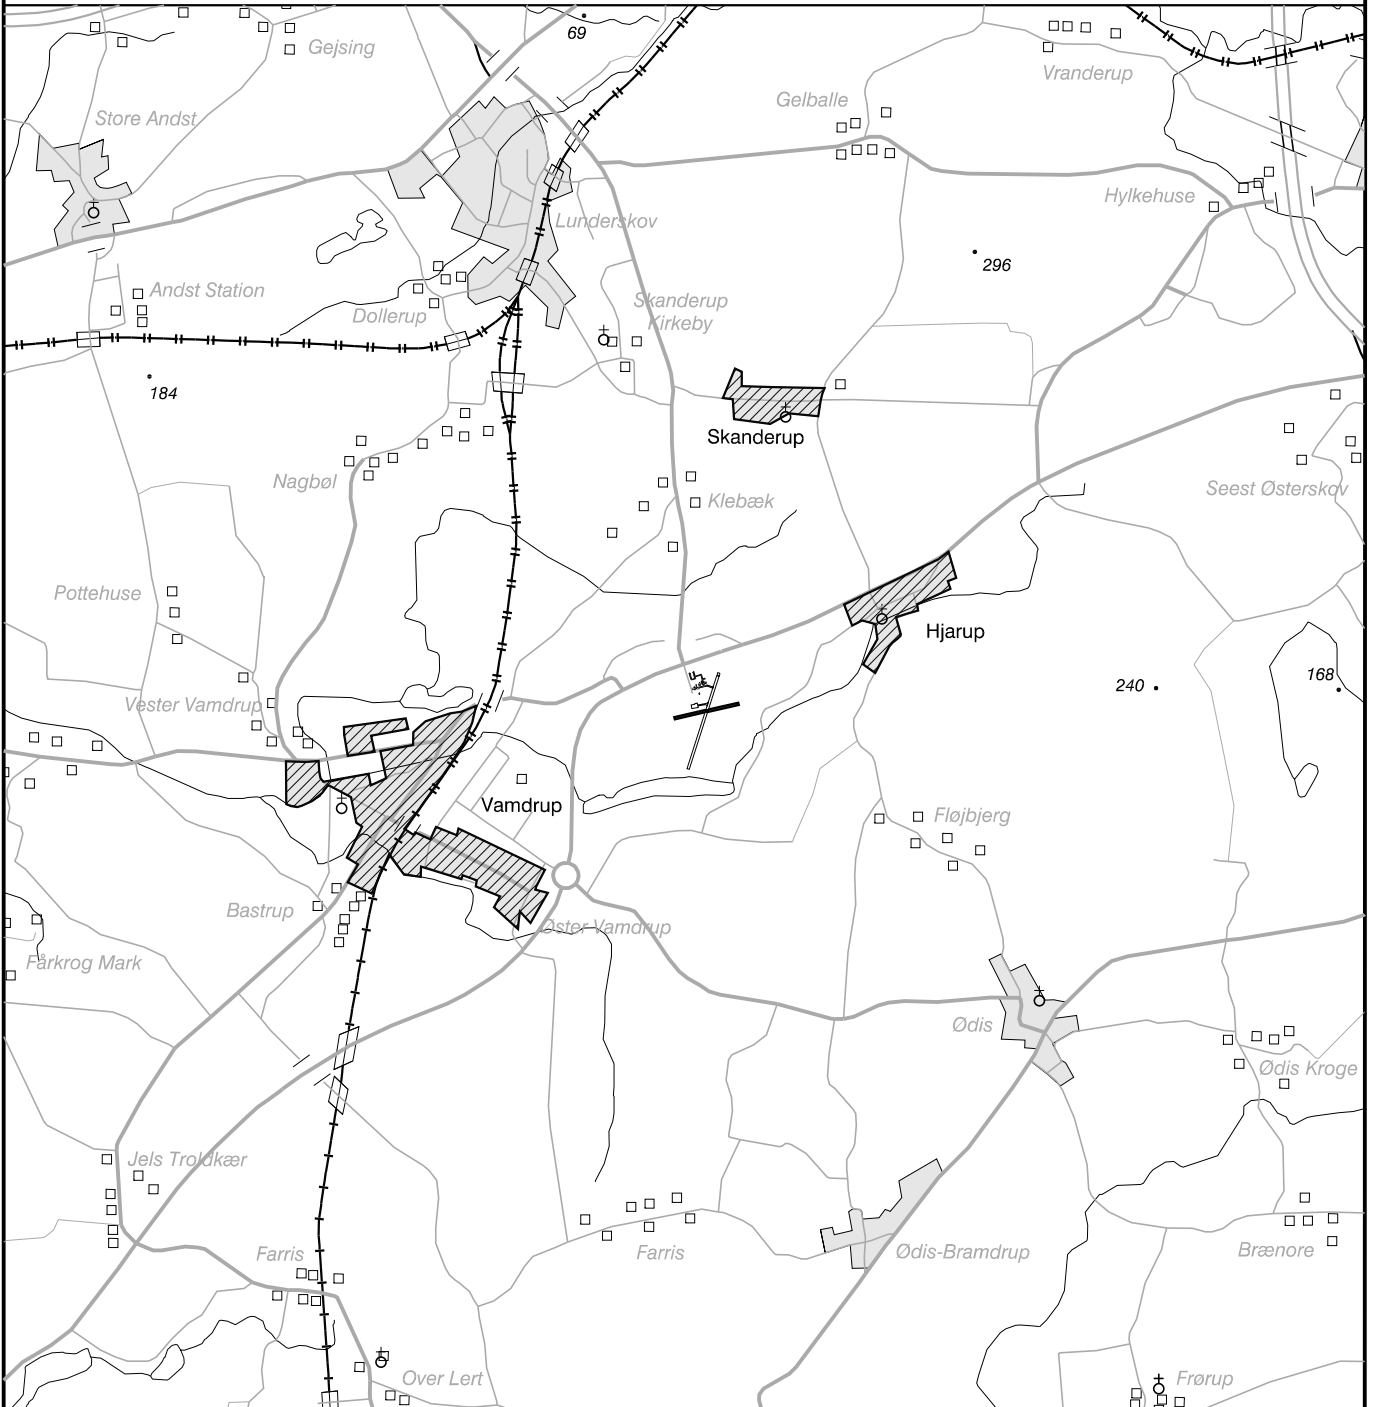

AD 2 - EKVD  
NOISE ABATEMENT PROVISIONS  
Kolding / Vamdrup

Avoid flying over built-up areas Hjarup, Skanderup and Vamdrup during TKOF and LDG as far as possible.

Changes: Text refrased.