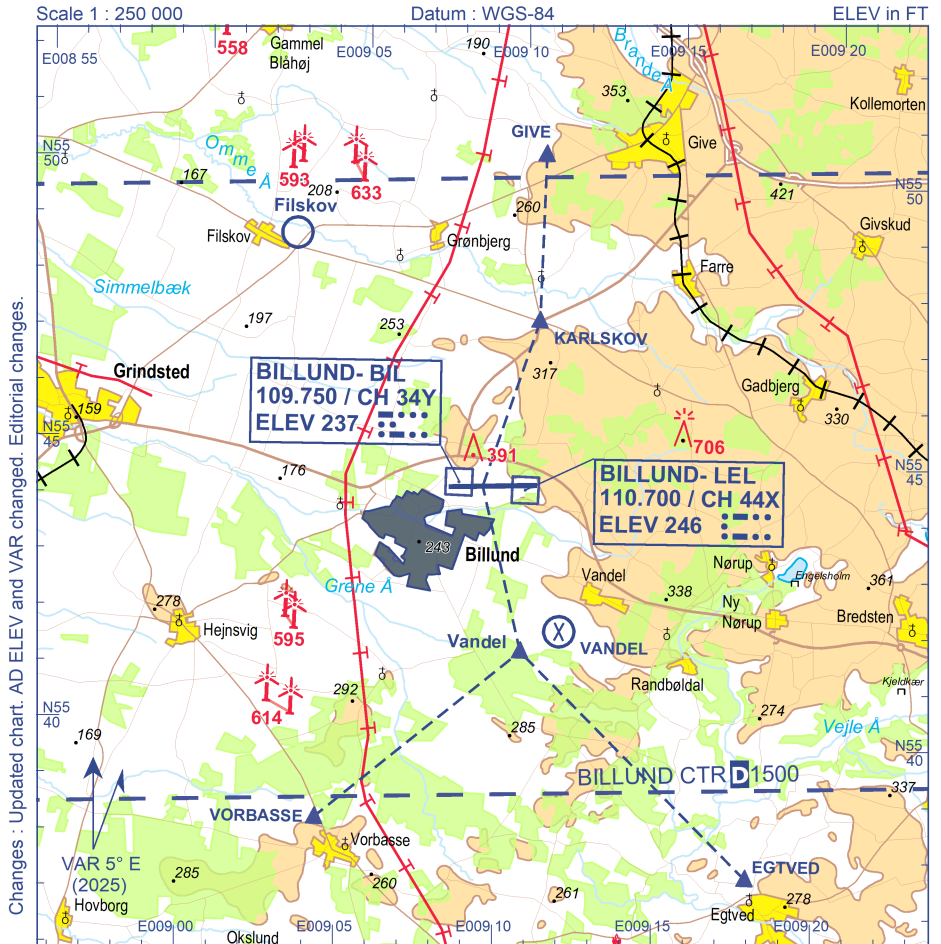

Visual Approach Chart - EKBI

BILLUND

AD ELEV : 246

ARP : 55 44 25.16N 09 09 06.40E

Billund Approach : 127.580 (FL 250 / 50 NM)
Billund Arrial : 119.255 (FL 200 / 50 NM)
Roskilde Tower : 119.005 (ARR) (4000 FT / 25 NM)
129505 (DEP) (4000 FT / 25 NM)
121.500 Emergency
ATIS : 118.780 (ARR) (FL 200 / 60 NM)
129.105 (DEP) (1000 FT / 5 NM)

FIS : Copenhagen Information 127.080

CAUTION
Airspace above 1500 FT,
including TMA's with
airspace class C, not shown
on chart. Refer to
ANC 1:500 000 DENMARK
for further info.

LOC 09 : 109.750
LOC 27 : 110.700