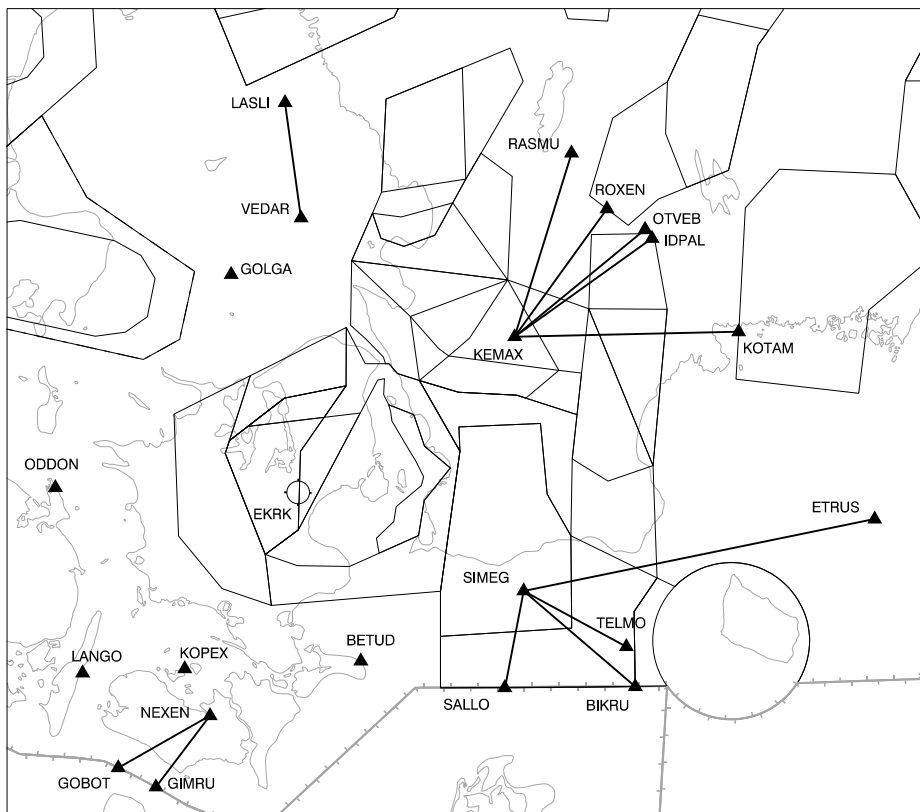

2.2 Departing traffic EKRK

EKRK Departure Route Final Waypoint	EKRK FRA Departure Connecting Point	Flight Plan
KEMAX	KOTAM	KEMAX-Z490-KOTAM-DCT
	OTVEB	KEMAX-T408-OTVEB-DCT
	IDPAL	KEMAX-Q44-IDPAL-DCT
	ROXEN	KEMAX-N851-ROXEN-DCT
	RASMU	KEMAX-RASMU-DCT
SIMEG	SALLO	SIMEG-M736-SALLO
	BIKRU	SIMEG-Z493-BIKRU
	TELMO	SIMEG-Z491-TELMO-DCT
	ETRUS	SIMEG-L987-ETRUS-DCT
SALLO	SALLO	SALLO
BETUD	BETUD	BETUD-DCT
NEXEN (only for jet dep)	GIMRU	NEXEN-T503-GIMRU
	GOBOT	NEXEN-DCT-GOBOT
KOPEX (only for prop dep)	KOPEX	KOPEX-DCT
LANGO (only for jet dep)	LANGO	LANGO-DCT
ODDON	ODDON	ODDON-DCT
GOLGA	GOLGA	GOLGA-DCT
VEDAR	LASLI	VEDAR -L997-LASLI-DCT