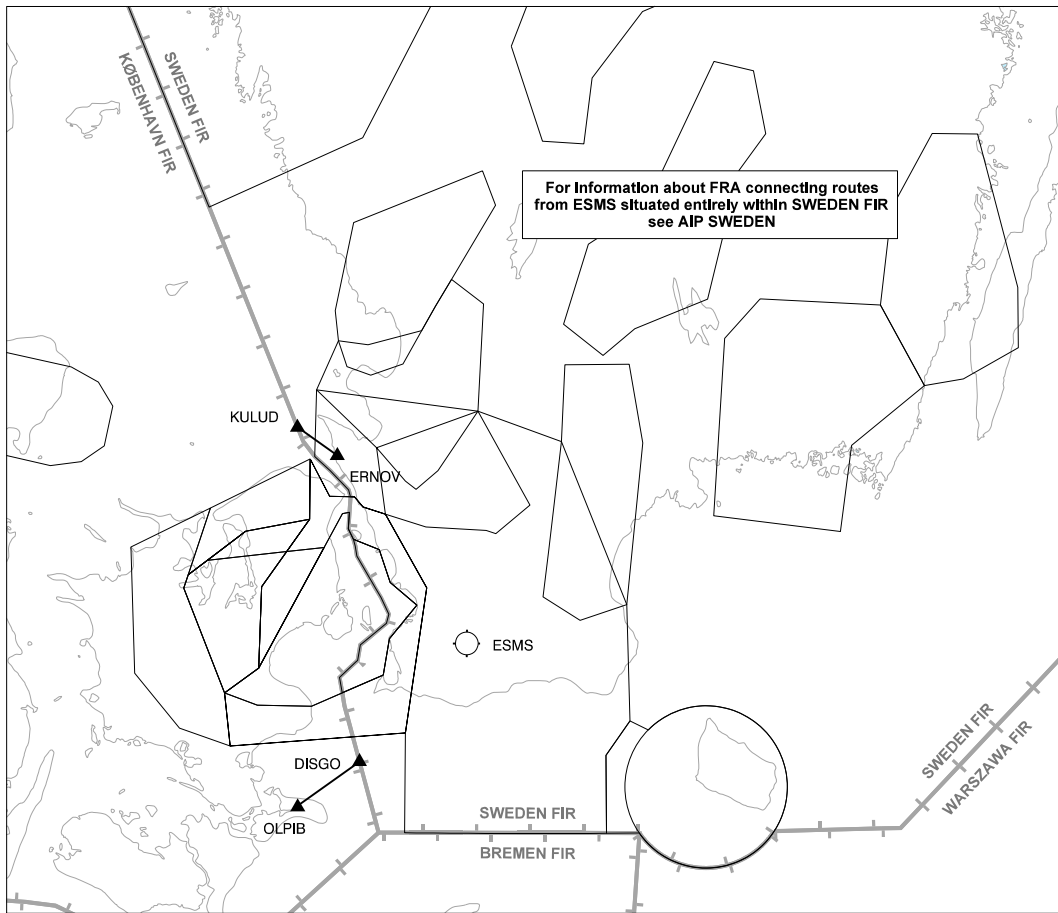

2.3 Departing traffic ESMS

ESMS SID Final Waypoint	ESMS FRA Departure Connecting Point	Flight Plan
DISGO	OLPIB	DISGO-DCT-OLPIB-DCT
ERNOV	KULUD	ERNOV-L621-KULUD-DCT