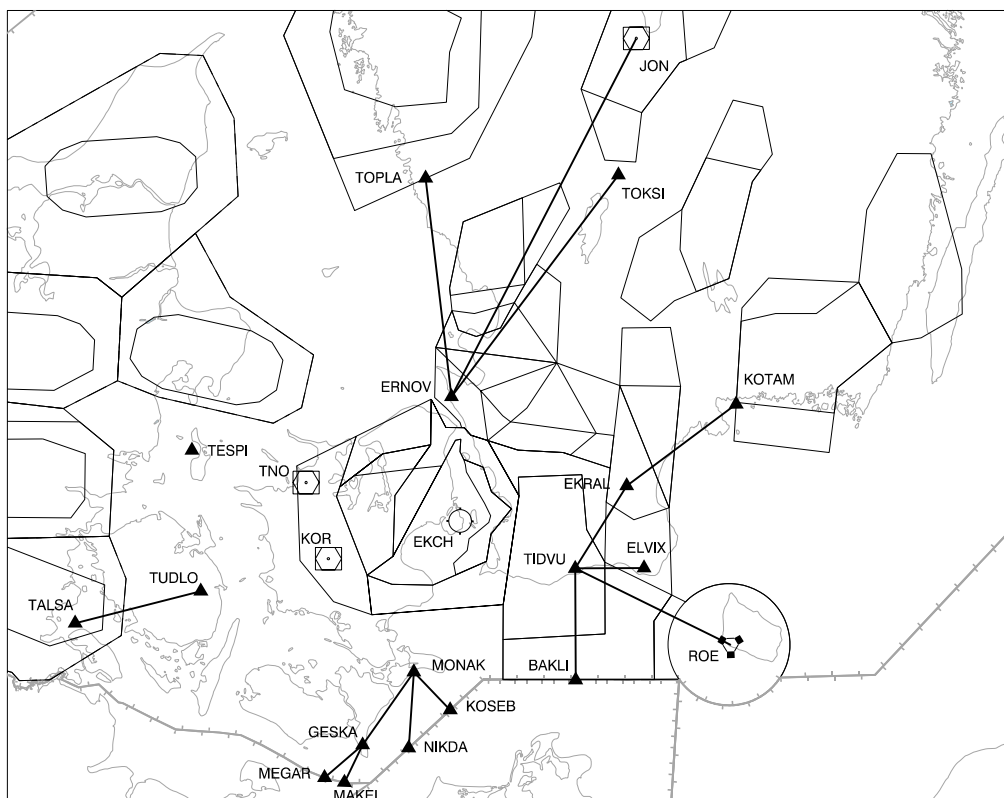

2.4 Arriving traffic to EKCH

EKCH Arrival Connecting Point	EKCH STAR Initial Waypoint	Flight Plan
TOPLA	ERNOV	DCT to TOPLA-L996-ERNOV
TOKSI		DCT to TOKSI-N872-ERNOV
JON		DCT to JON-T402-ERNOV
KOTAM	TIDVU	DCT to KOTAM-L990-EKRAL-P605-TIDVU
ROE		DCT to ROE-M743-TIDVU
BAKLI		BAKLI-Z400-TIDVU
ELVIX		DCT to ELVIX-L975-TIDVU
KOSEB	MONAK	KOSEB-T298- MONAK
NIKDA		NIKDA-Q296- MONAK
MEGAR		MEGAR-P605-GESKA-Z711-MONAK
MAKEL		MAKEL-N851-GESKA-Z711-MONAK
TALSA	TUDLO	DCT to TALSA-P729-TUDLO
KOR	KOR	DCT to KOR (only available for domestic traffic)
TESPI	TESPI	DCT to TESPI
TNO	TNO	DCT to TNO (only available for domestic traffic)