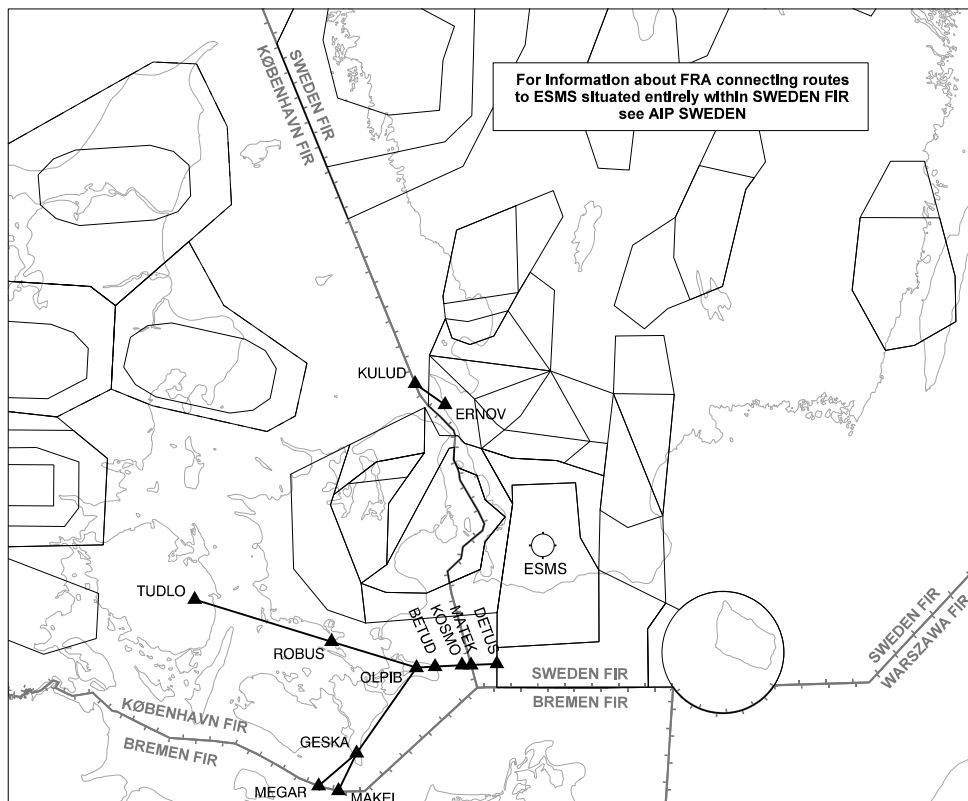

2.6 Arriving traffic to ESMS

ESMS Arrival Connecting Point	ESMS STAR Initial Waypoint	Flight Plan
KULUD	ERNOV	DCT to KULUD-L621-ERNOV
MAKEL	DETUS	MAKEL-N851-GESKA-P605-KOSMO-L983-DETUS
TUDLO		DCT to TUDLO-L983-DETUS
MEGAR		MEGAR-P605-KOSMO-L983-DETUS (only DEP EDDH)