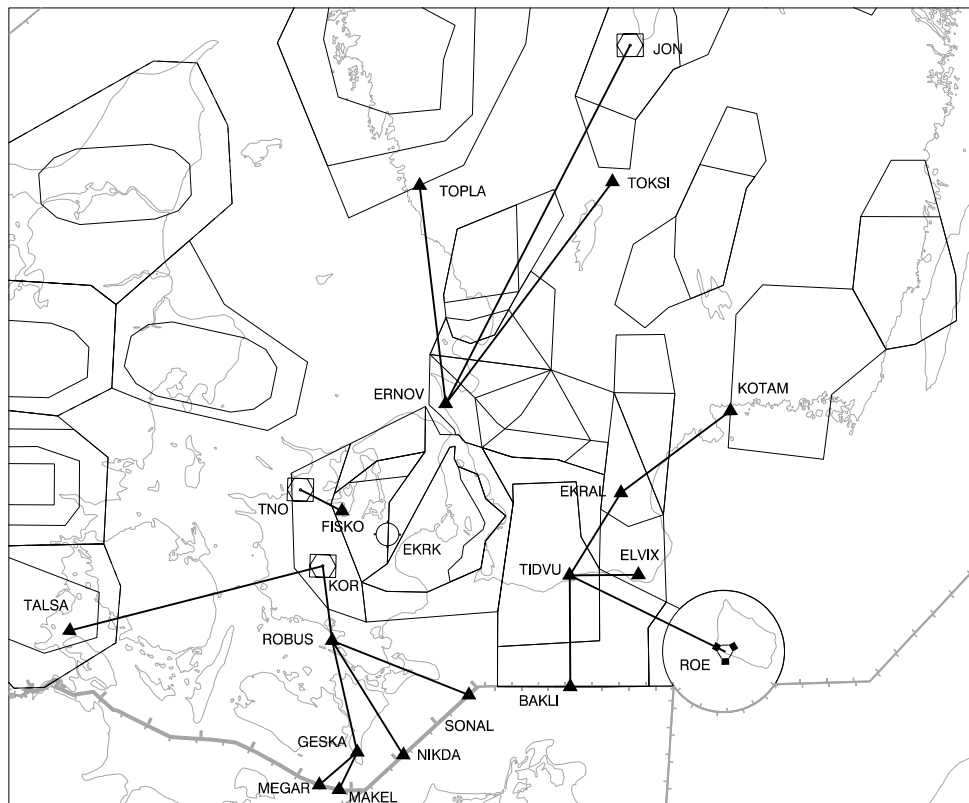

2.5 Arriving traffic to EKRK

EKRK Arrival Connecting Point	EKRK Initial Arrival Waypoint	Flight Plan
TOPLA	ERNOV	DCT to TOPLA-L996-ERNOV
TOKSI		DCT to TOKSI-N872-ERNOV
JON		DCT to JON-T402-ERNOV
KOTAM	TIDVU	DCT to KOTAM-L990-EKRAL-P605-TIDVU
ROE		DCT to ROE-M743-TIDVU
BAKLI		BAKLI-Z400-TIDVU
ELVIX		DCT to ELVIX-L975-TIDVU
TALSA	KOR	TALSA-P729-KOR
MEGAR		MEGAR-P605-GESKA-DCT-ROBUS-DCT-KOR
MAKEL		MAKEL-N851-GESKA-DCT-ROBUS-DCT-KOR
NIKDA		NIKDA-DCT-ROBUS-DCT-KOR
SONAL		SONAL-DCT-ROBUS-DCT-KOR
TNO	TNO	TNO-DCT-FSKO