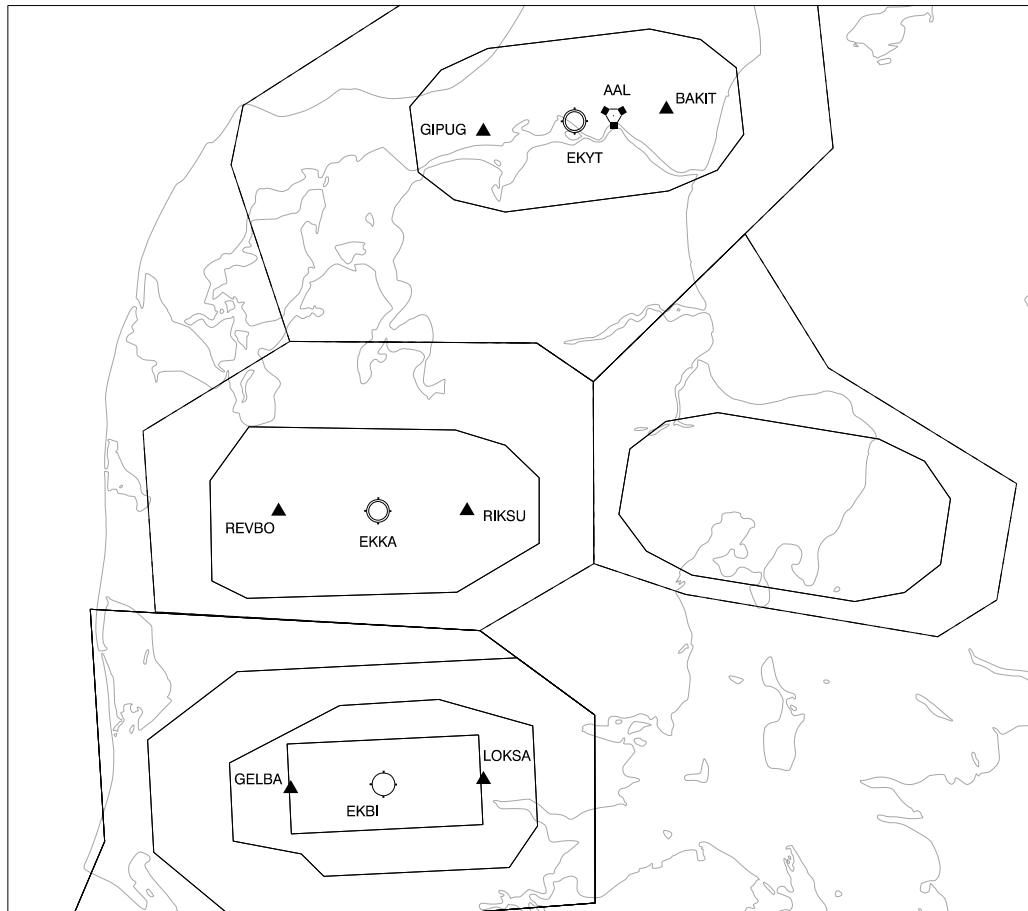

3. Arriving traffic to EKBI, EKKA and EKYT

EKBI Arrival Connecting Point	Flight Plan
GELBA	DCT GELBA
LOKSA	DCT LOKSA

EKKA Arrival Connecting Point	Flight Plan
REVBO	DCT REVBO
RIKSU	DCT RIKSU

EKYT Arrival Connecting Point	Flight Plan
AAL	DCT AAL
BAKIT	DCT BAKIT
GIPUG	DCT GIPUG