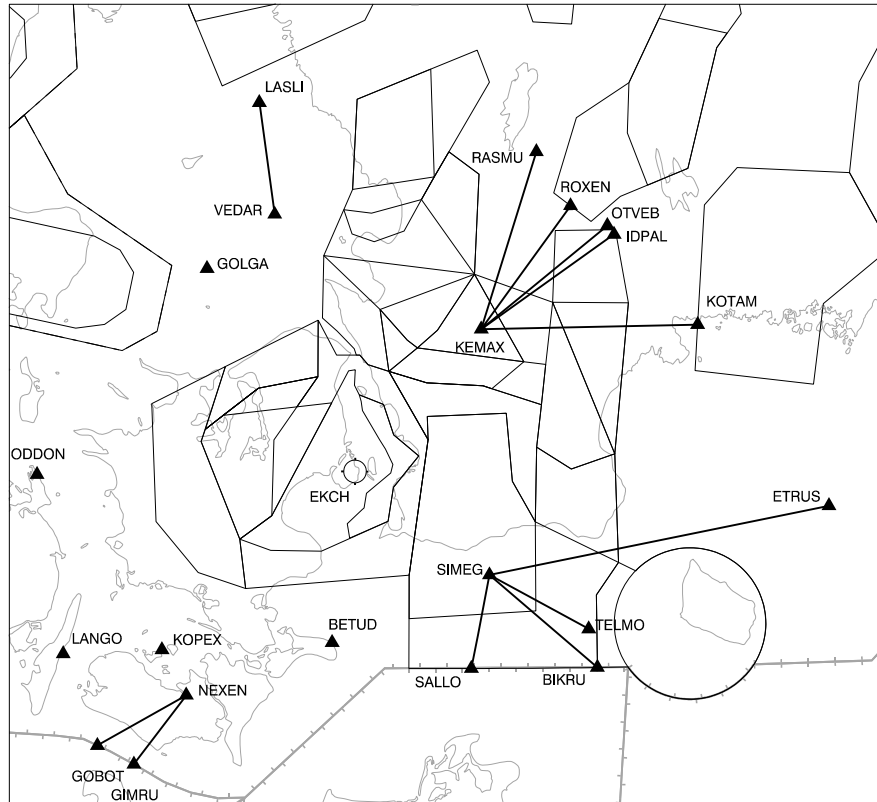

2. Departing/arriving traffic from/to aerodromes within the lateral borders of København/Malmö/Halmstad TMA

2.1 Departing traffic EKCH

EKCH SID Final Waypoint	EKCH FRA Departure Connecting Point	Flight Plan
KEMAX	KOTAM	KEMAX-Z490-KOTAM-DCT
	OTVEB	KEMAX-T408-OTVEB-DCT
	IDPAL	KEMAX-Q44-IDPAL-DCT
	ROXEN	KEMAX-N851-ROXEN-DCT
	RASMU	KEMAX-RASMU-DCT
SIMEG	SALLO	SIMEG-M736-SALLO
	BIKRU	SIMEG-Z493-BIKRU
	TELMO	SIMEG-Z491-TELMO-DCT
	ETRUS	SIMEG-L987-ETRUS-DCT
SALLO	SALLO	SALLO
BETUD	BETUD	BETUD-DCT
NEXEN (only for jet dep)	GIMRU	NEXEN-T503-GIMRU
	GOBOT	NEXEN-DCT-GOBOT
KOPEX (only for prop dep)	KOPEX	KOPEX-DCT
LANGO (only for jet dep)	LANGO	LANGO-DCT
ODDON	ODDON	ODDON-DCT
GOLGA	GOLGA	GOLGA-DCT
VEDAR	LASLI	VEDAR -L997-LASLI-DCT