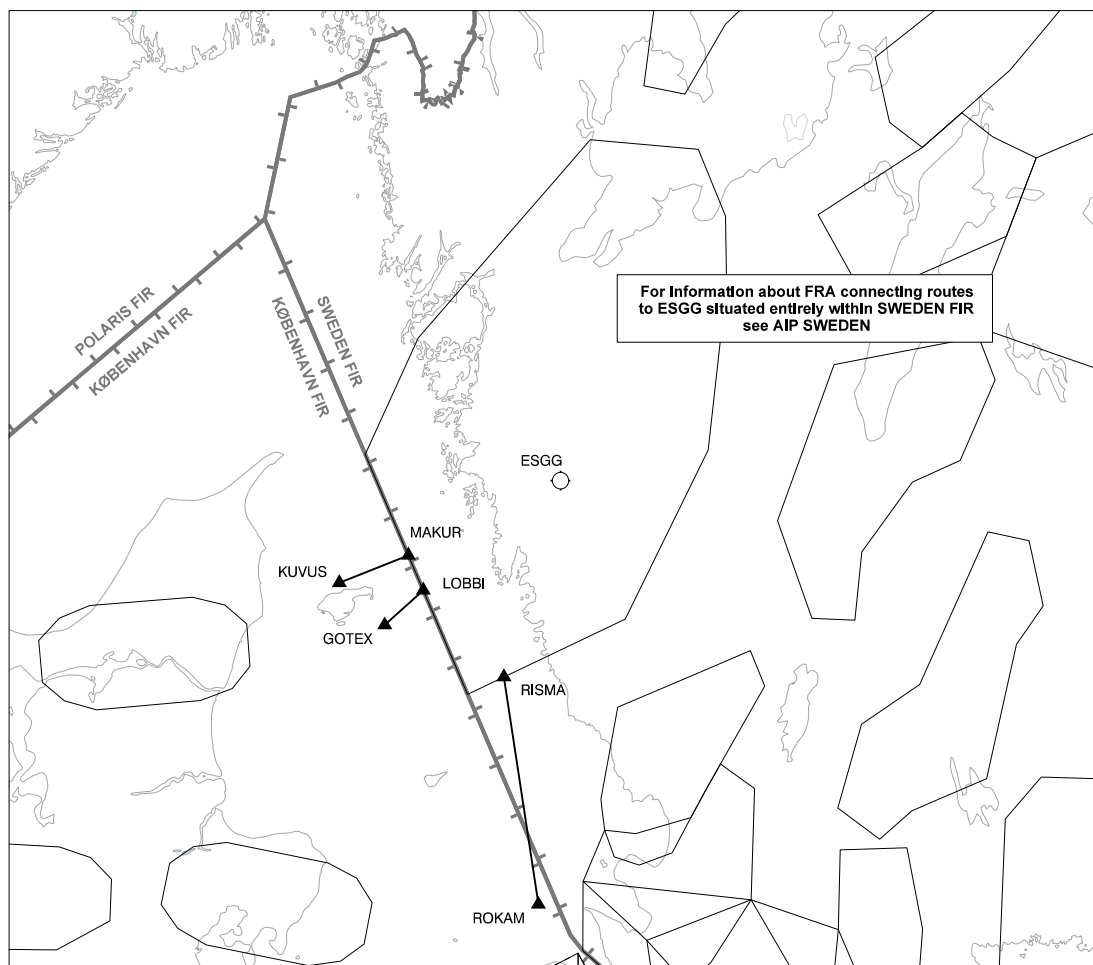

ENR 3.3 Other Routes

ENR 3.3.1 FRA Connecting routes

1. Departing/arriving traffic from/to aerodromes within the lateral borders of Göteborg TMA

1.1 Departing traffic ESGG

ESGG SID Final Waypoint	ESGG FRA Departure Connecting Point	Flight Plan
VADIN	VADIN	VADIN-DCT
DETNA	DETNA	DETNA-DCT

1.2 Departing traffic from other aerodromes within the lateral borders of Göteborg TMA

Flight plan from the aerodrome direct to VADIN or DETNA and then according to paragraph 1.1 above.

1.3 Arriving traffic to ESGG