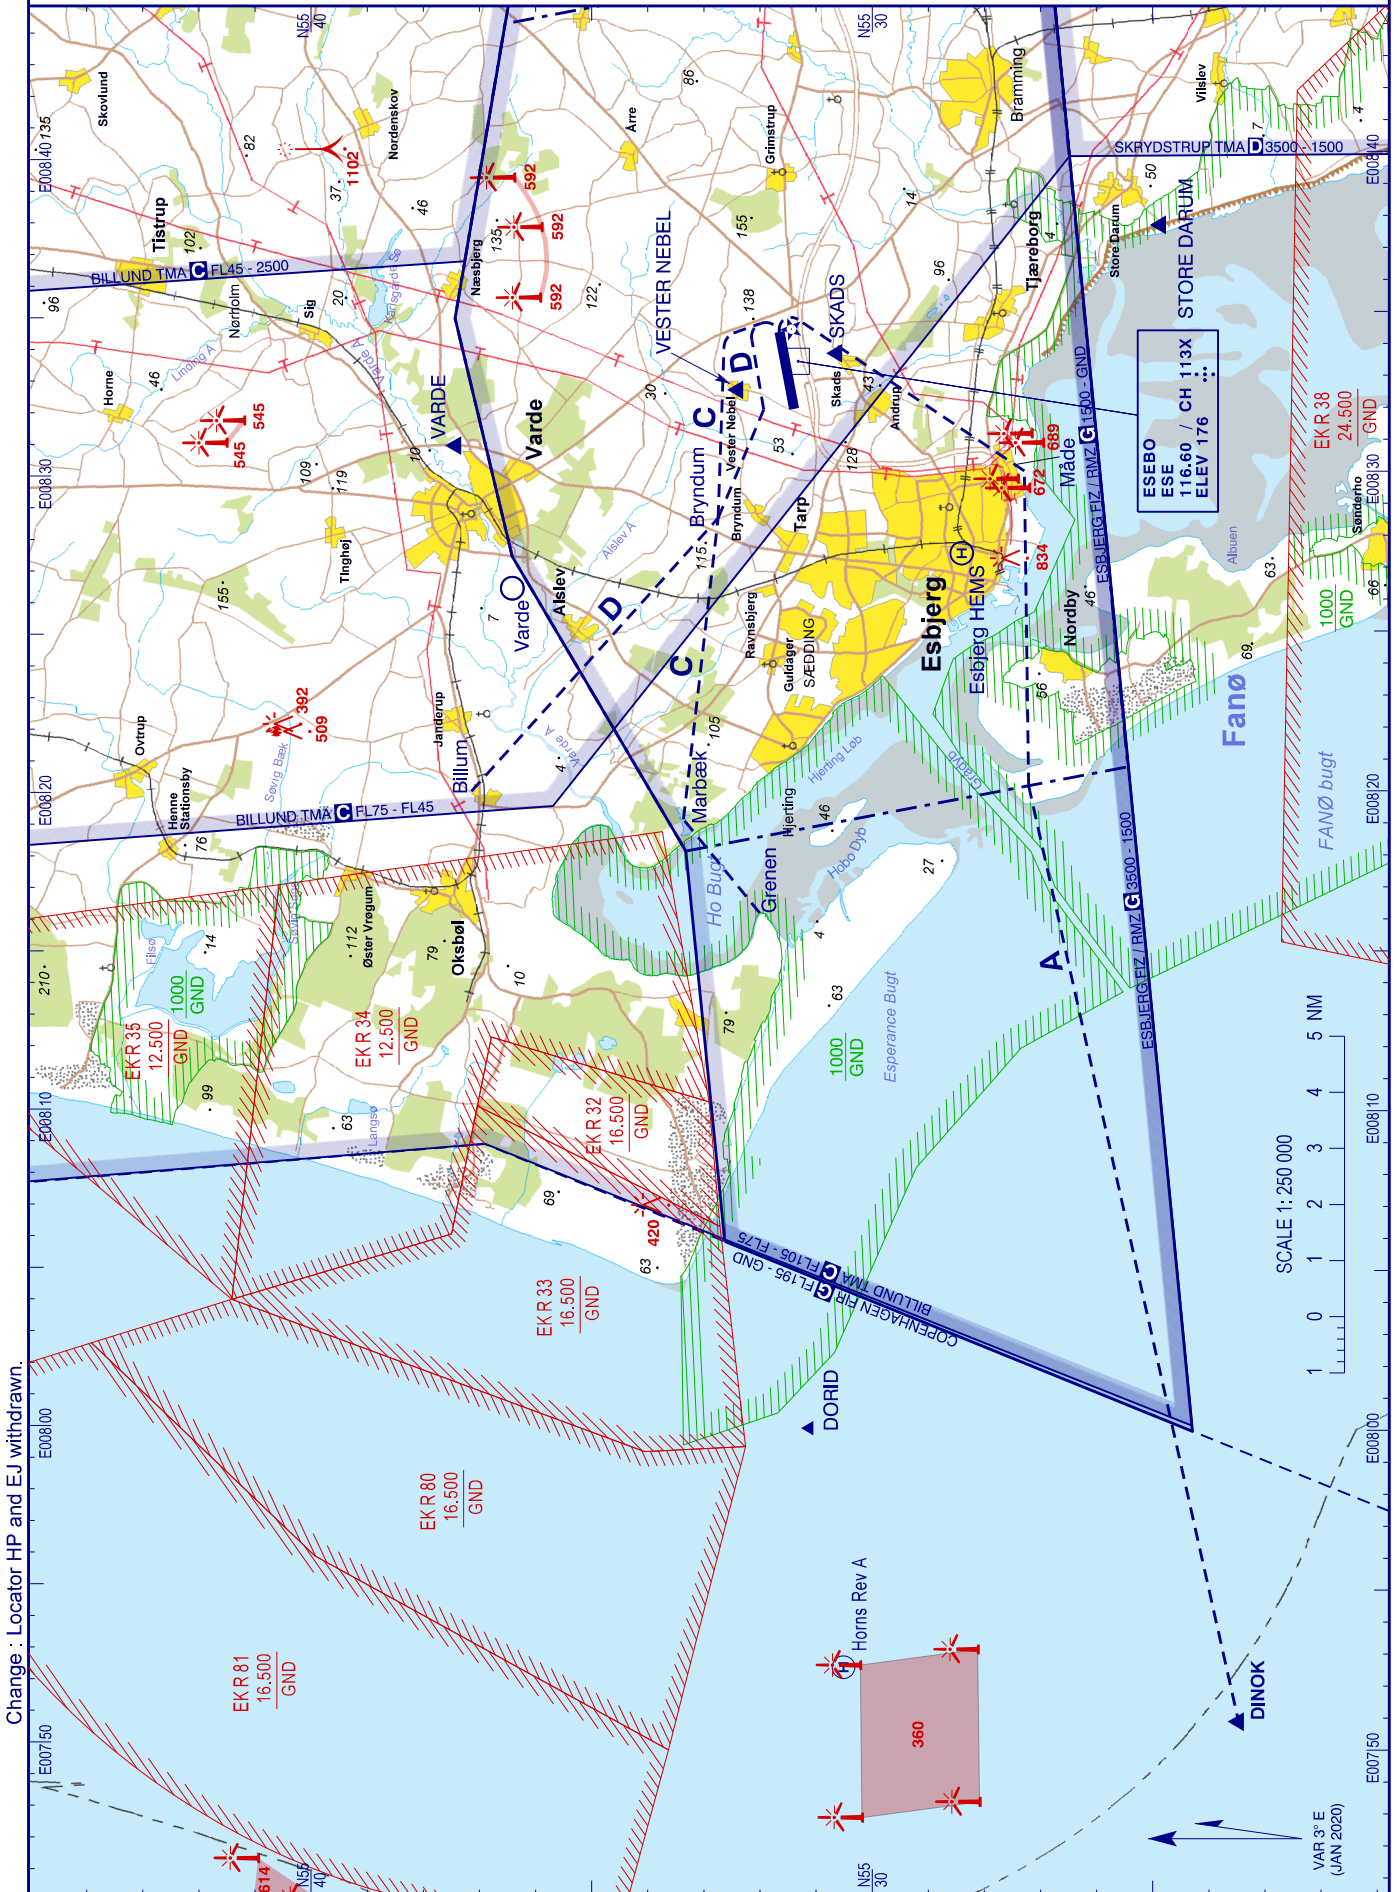

VFR ARRIVAL / DEPARTURE ROUTES FROM / TO HELICOPTER DECKS IN THE NORTH SEA

AD 2 - EKEB
HEL VFR ARR 26 / DEP 08

Change : Locator HP and EJ withdrawn.