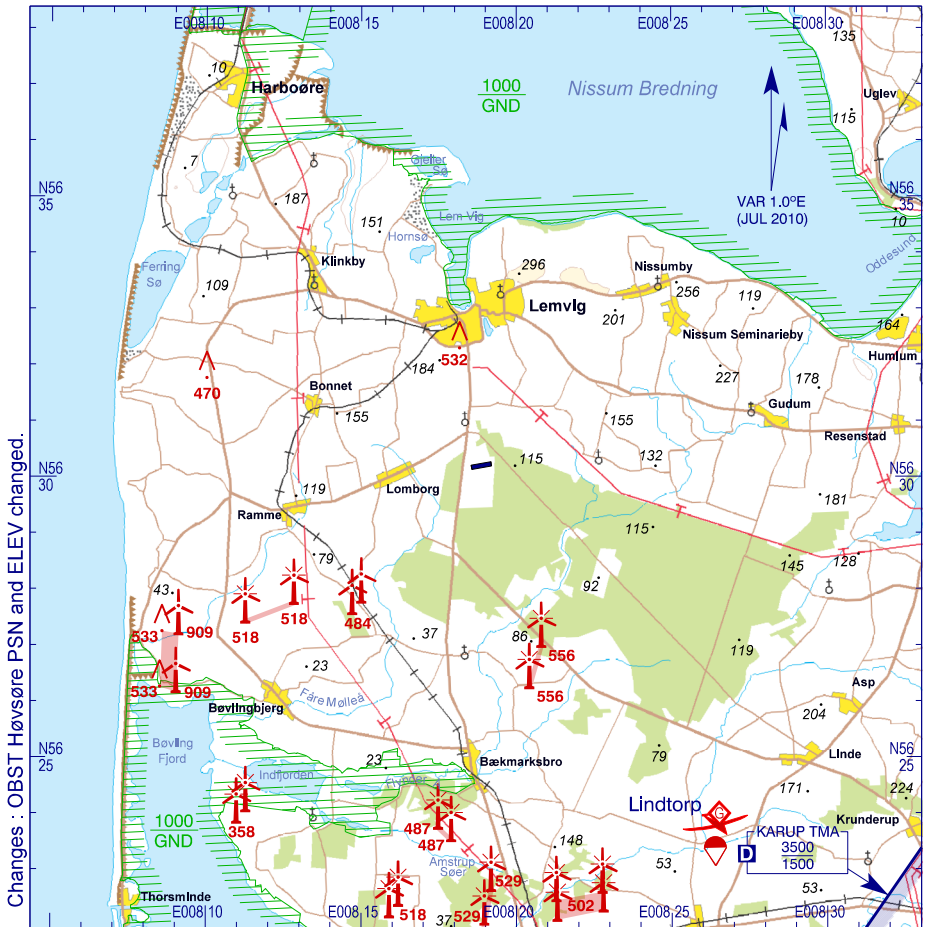

Visual Approach Chart - EKLV

Lemvig

AD ELEV : 100

ARP : 56 30 10.97N 008 18 41.59E

Lemvig Radio : 123.405 by arrangement only

FIS : Copenhagen Information 129.475
Karup Approach 120.430

Scale 1 : 250 000

Datum : WGS-84

ELEV in FT

Changes : OBST Havsøre PSN and ELEV changed.