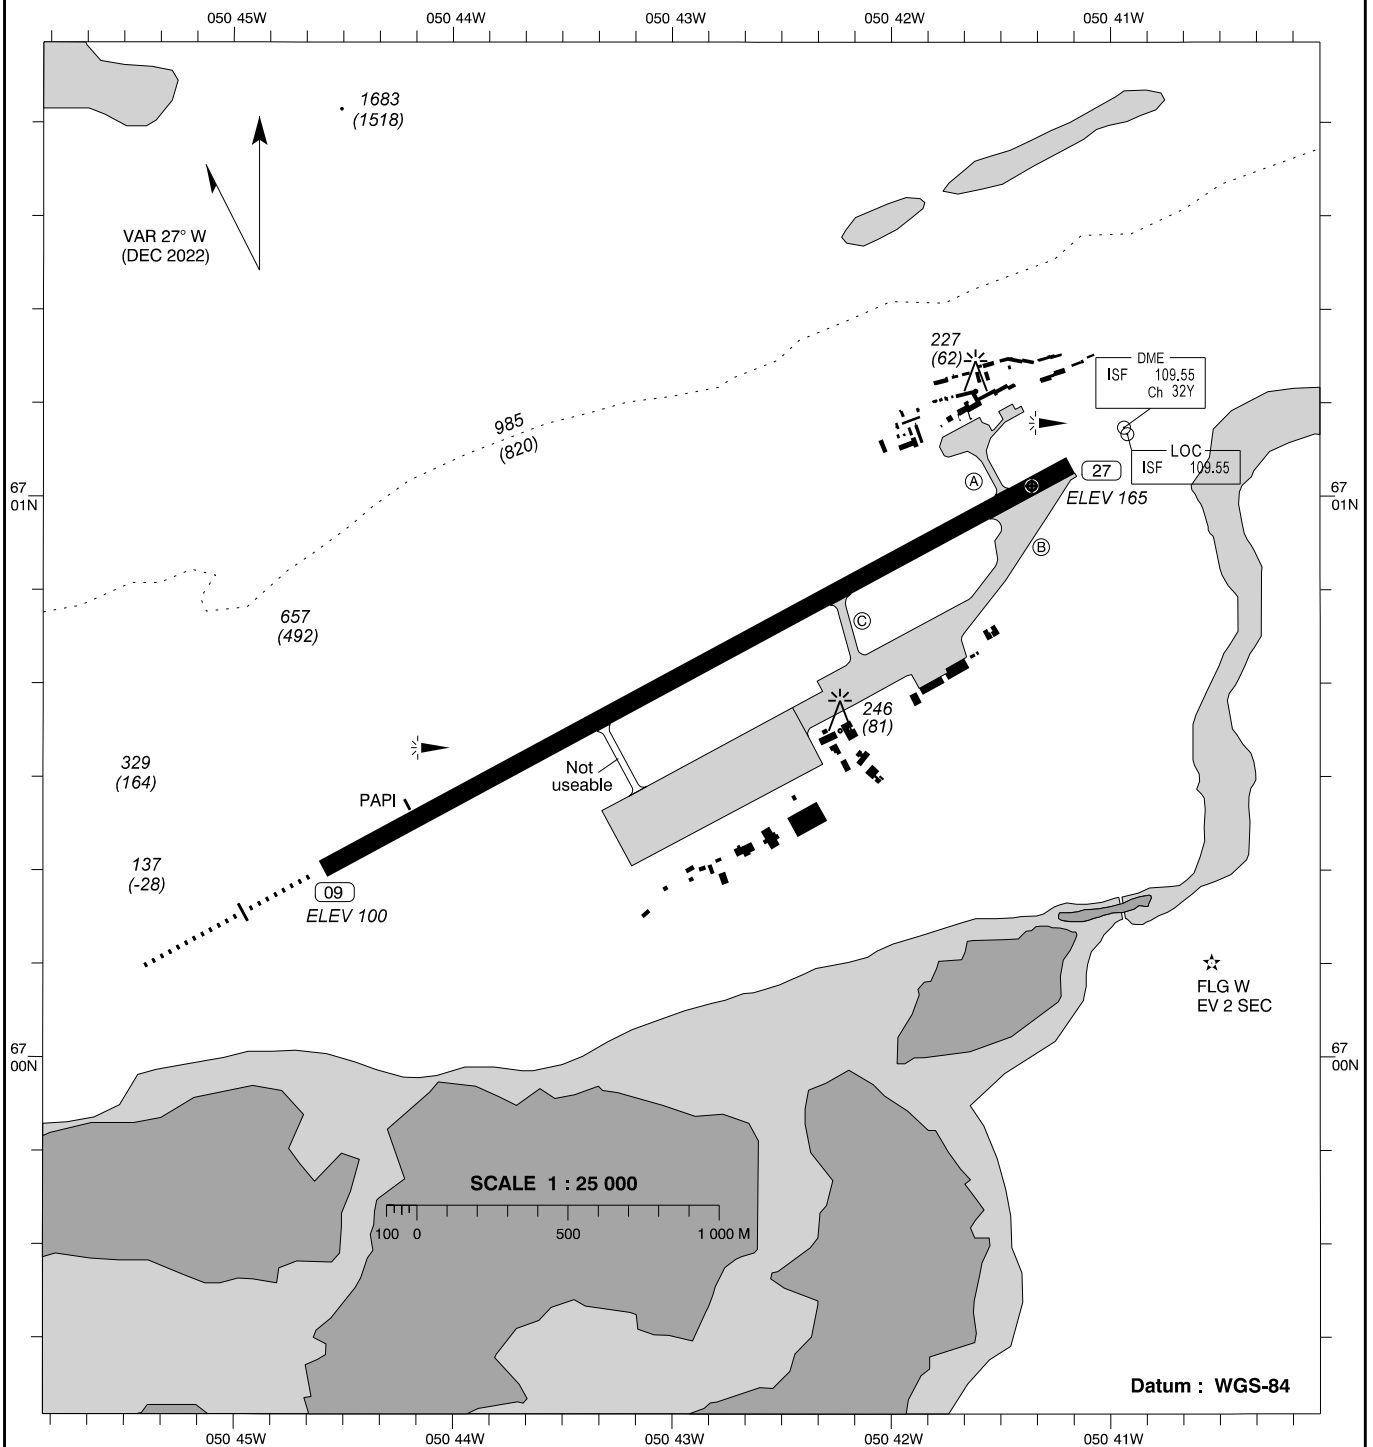

LANDING CHART

AD ELEV : 165

Sondrestrom APP : 126.200
Sondrestrom TWR : 118.300

**AD 2 - BGSF
LDC
Kangerlussuaq**

ARP : 67 01 01.09N 050 41 21.57W
on RWY, 146 M from THR 27

1683 Elevation in FT MSL
(1518) Heights in FT AAL

Changes : MKR withdrawn.