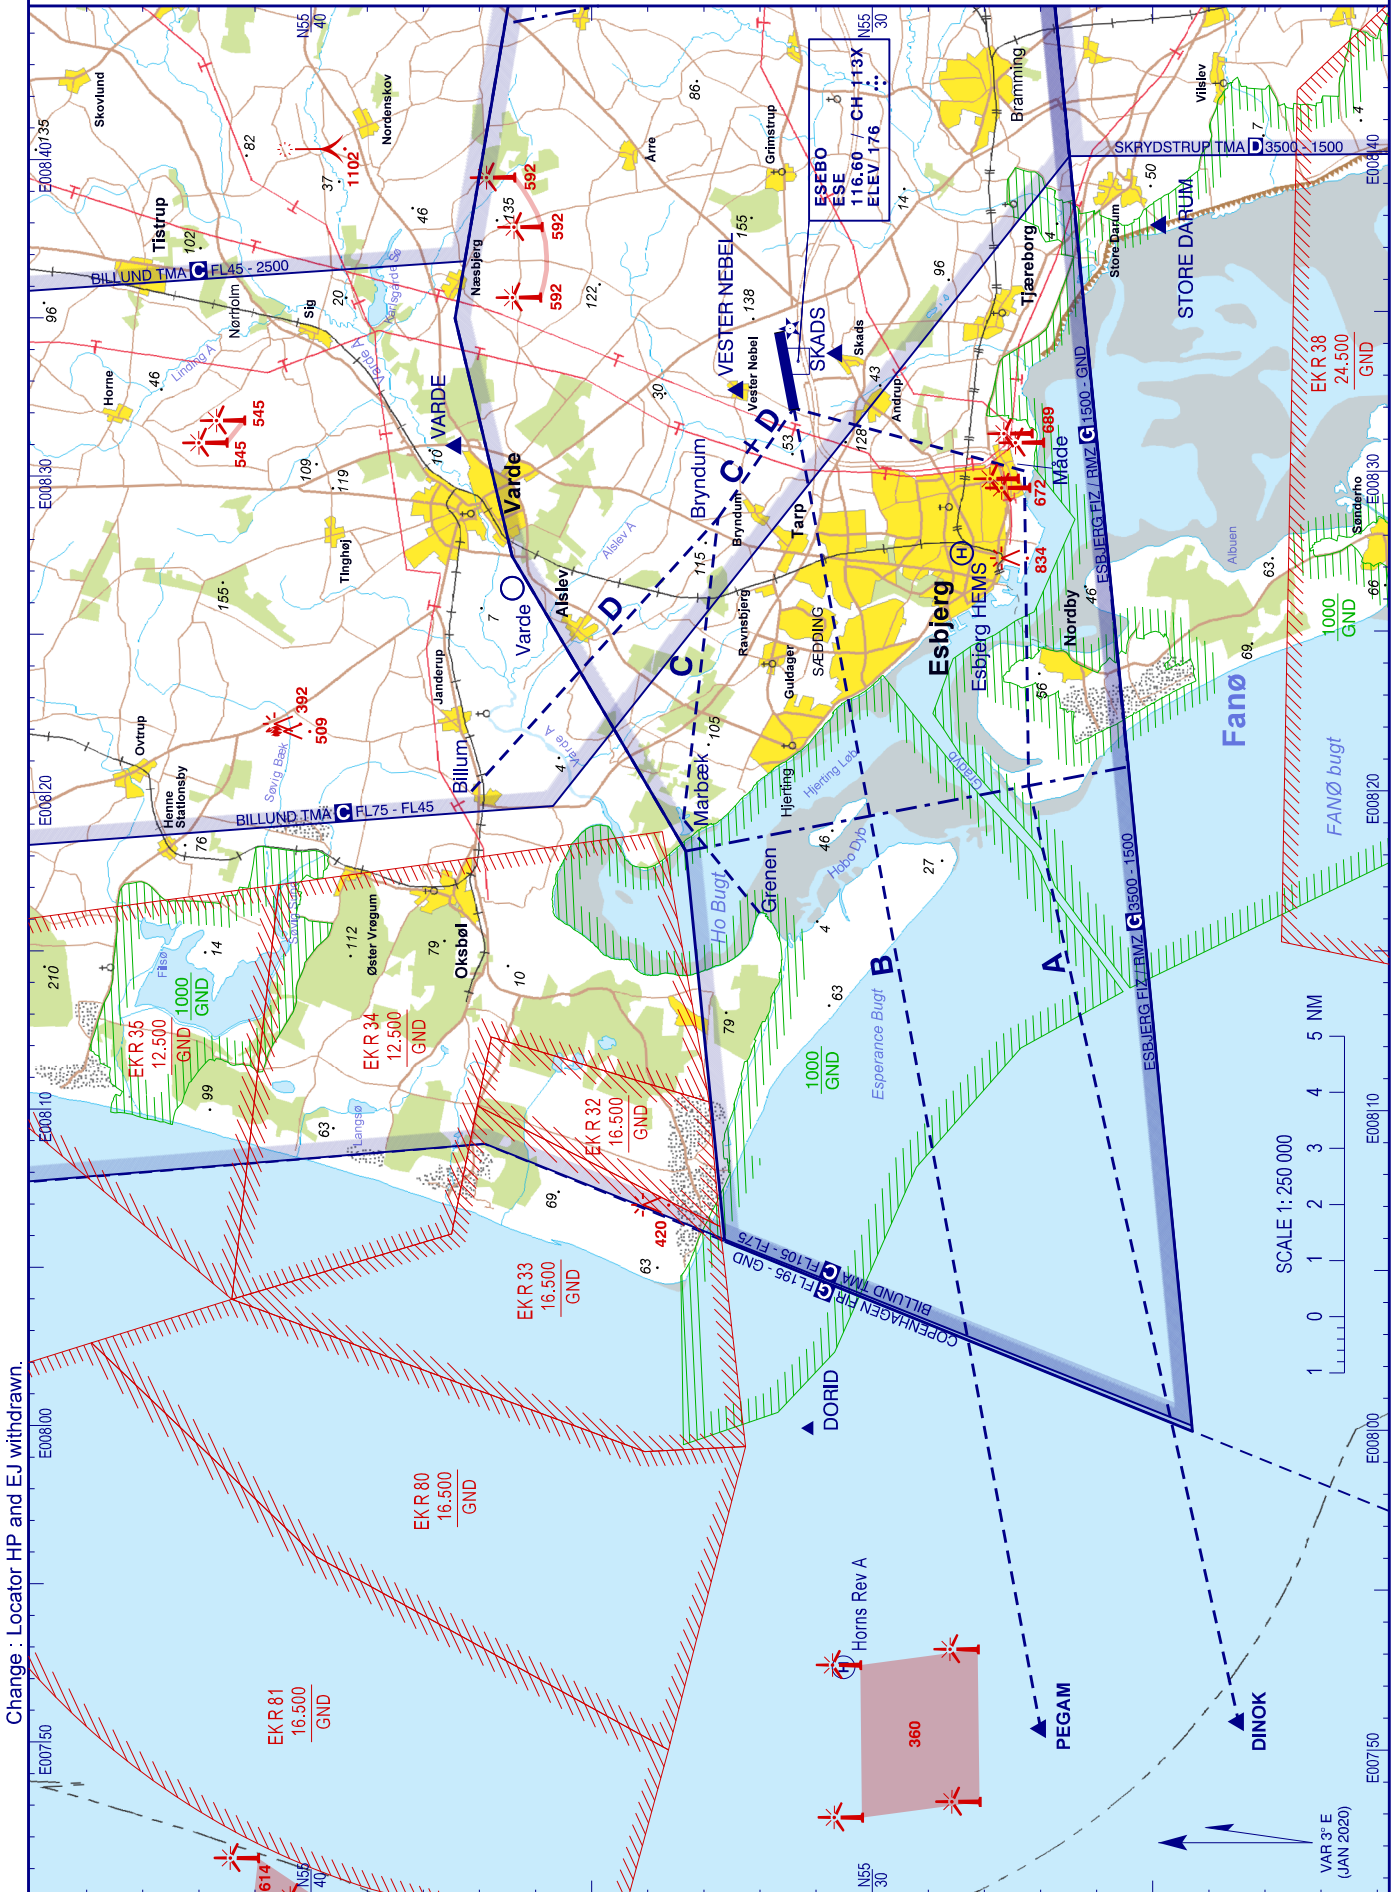

VFR ARRIVAL / DEPARTURE ROUTES FROM / TO HELICOPTER DECKS IN THE NORTH SEA

AD 2 - EKEB
HEL VFR ARR 08 / DEP 26

Change : Locator HP and EJ withdrawn.